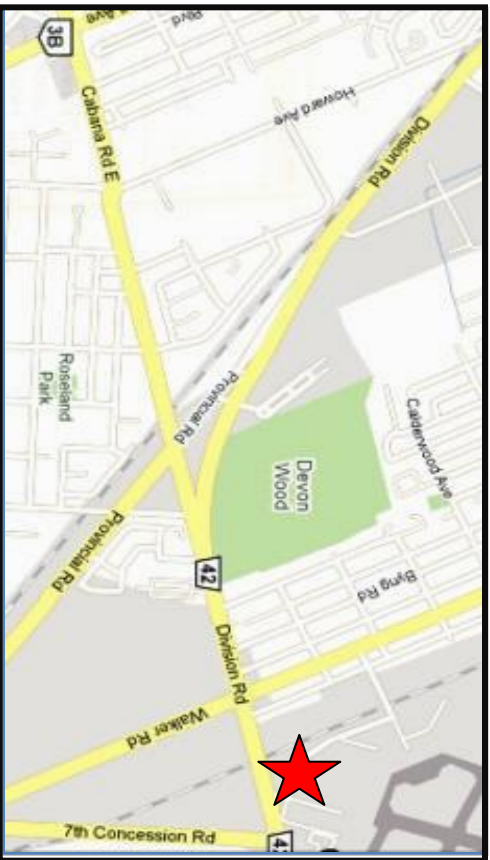

# AT WARP DRIVE RACE PARK

## Warp Drive Race Park

County Rd. 42 (Division Rd) AT WINDSOR AIRPORT

519.966.9666 [www.warpdrive.ca](http://www.warpdrive.ca)

**For:** \_\_\_\_\_

**Date:** \_\_\_\_\_

**Time:** \_\_\_\_\_

**RSVP:** \_\_\_\_\_